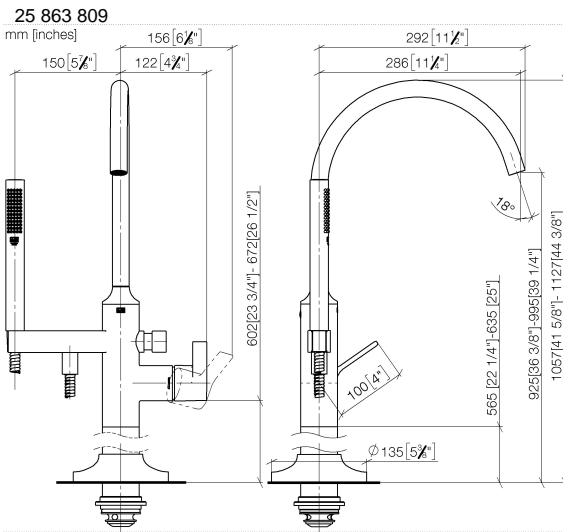

VAIA Single-lever bath mixer with stand pipe for free-standing assembly with hand shower set - Chrome

VAIA

25 863 809

- spout: circular, air-enriched flow
- max. flow 24.6 l/min at 3 bar flow pressure
- Hand shower: COMPACT RAIN, max. flow rate 6.8 l/min (at 3 bar)
- bar-type hand shower with anti-scale system
- 281mm projection
- pivotable spout 360°
- automatic bath/shower diverter
- total height 1057 - 1127 mm
- wall bracket
- stand pipe height 565 - 635 mm
- height up to aerator 925 – 995 mm
- slide-on rosettes Ø 135 mm
- metal shower hose 1250mm with integrated anti-twist protection
- WRAS 2001027

Required miscellaneous

- Concealed floor mounting -**
- max. recess depth 150 mm
 - min. recess depth 80 mm

35 949 970-90
0010

Flow rate chart

Codes & Standards

ASME
A112.18.1/CSA
B125.1

California Energy
Commission
(CEC)